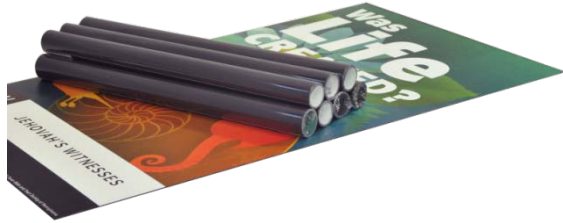

ITEM No: 3523 (ldcrtwhl)
Wheels (2), bearings (4), and cotter pins (2)
QUANTITY: 1 set

ITEM No: 3522 (ldcrttrkt)
All cart hardware (nuts, bolts, etc.)
QUANTITY: 1 set

Magnetic Board and Posters

- Starter kit contains one magnetic board and seven posters
- Magnetic board has a silkscreened jw.org logo on the back
- Individual magnetic posters can be requested
- Up to 3 posters at a time can be attached on one side
- Only the magnetic-compatible posters should be used with the magnetic board