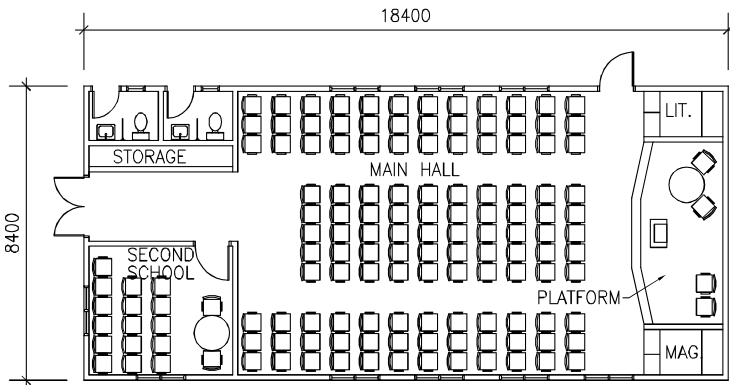

FRONT ELEVATION

END ELEVATION

REAR ELEVATION

END ELEVATION

GROUND FLOOR

TITLE: KINGDOM HALL WITH SECOND SCHOOL  
AND INTERIOR TOILETS (ACCESSIBLE  
FROM OUTSIDE)

NOTES:

- SEATING CAPACITY  
BENCHES: 160  
CHAIRS: 122