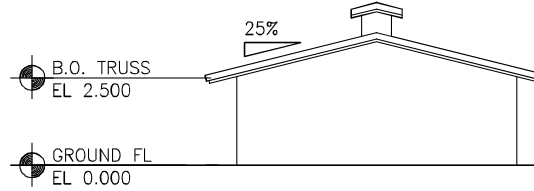

SIDE ELEVATION

END ELEVATION

SIDE ELEVATION

END ELEVATION

GROUND FLOOR

TITLE: TOILET AND STORAGE BUILDING FOR
EXPANDABLE KINGDOM HALL

NOTES:

SCALE: 1:200