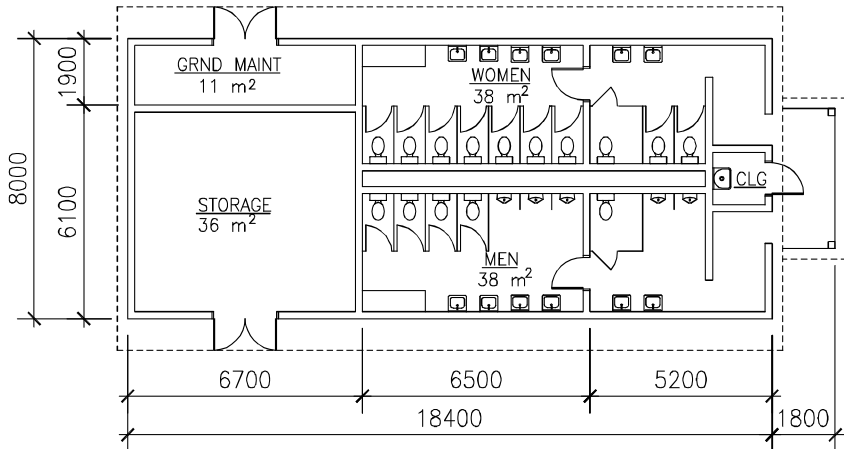

SIDE ELEVATION

END ELEVATION

SIDE ELEVATION

END ELEVATION

GROUND FLOOR

TITLE: TOILET AND STORAGE BUILDING FOR
EXPANDABLE KINGDOM HALL

NOTES:

SCALE: 1:200