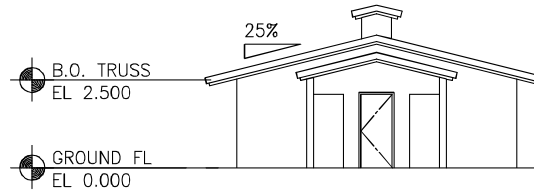

SIDE ELEVATION

END ELEVATION

SIDE ELEVATION

END ELEVATION

GROUND FLOOR

TITLE: TOILET AND STORAGE BUILDING FOR
EXPANDABLE KINGDOM HALL

NOTES:

SCALE: 1:200